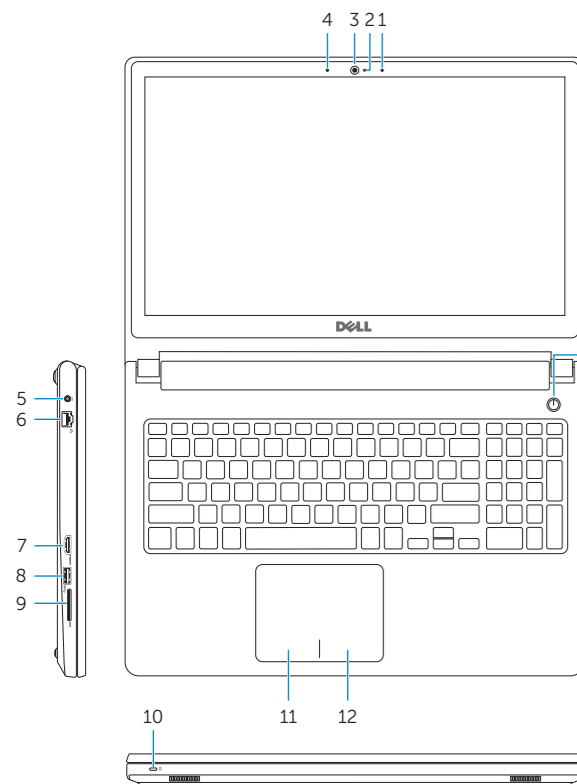

Funcionalidades | Caracteristici | Funkcije | Özellikler

1. Right microphone
2. Camera-status light
3. Camera
4. Left microphone (Inspiron 15-5558 and Inspiron 15-5555 only)
5. Power-adaptor port
6. Network port (Inspiron 15-5558 and Inspiron 15-5555 only)
7. HDMI port
8. USB 3.0 port
9. Media-card reader