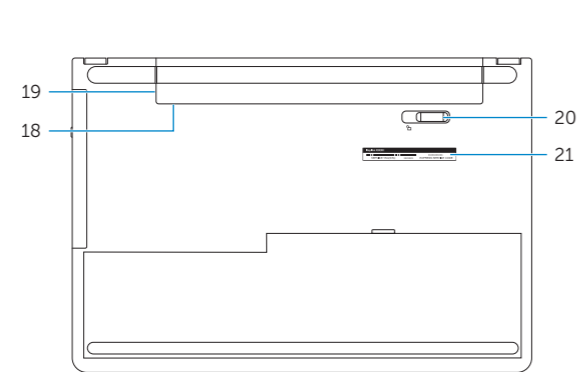

1. Microfone drepto
2. Luz de estado da câmara
3. Câmara
4. Microfone esquerdo (apenas Inspiron 15-5558 e Inspiron 15-5555)
5. Porta do adaptador de alimentação
6. Porta de rede (apenas Inspiron 15-5558 e Inspiron 15-5555)
7. Porta HDMI
8. Porta USB 3.0
9. Leitor de cartão multimídia
10. Alimentação e luz do estado da bateria/luz de atividade do disco rígido

11. Área de clique com o botão esquerdo
12. Área de clique com o botão direito
13. Porta de auscultadores
14. Portas USB 2.0 (2)
15. Unidade óptica
16. Ranhura do cabo de segurança
17. Botão de alimentação
18. Etiqueta de regulamentação (no compartimento da bateria)
19. Bateria
20. Trinco de desbloqueio da bateria
21. Etiqueta de serviço

1. Microfonul din dreapta
2. Indicator luminos de stare a camerei
3. Cameră
4. Microfon stânga (doar pentru modelele Inspiron 15-5558 și Inspiron 15-5555)
5. Port pentru adaptorul de alimentare
6. Port de rețea (doar pentru modelele Inspiron 15-5558 și Inspiron 15-5555)
7. Port HDMI
8. Port USB 3.0
9. Cititor de cartele de stocare
10. Led alimentare și stare baterie/led activitate hard disk

11. Zonă pentru clic stânga
12. Zonă pentru clic dreapta
13. Port pentru cască
14. Porturi USB 2.0 (2)
15. Unitate optică
16. Slot pentru cablu de securitate
17. Buton de alimentare
18. Etichetă de reglementare (în compartimentul bateriei)
19. Bateria
20. Dispozitiv de eliberare a bateriei
21. Etichetă de service

1. Desni mikrofon
2. Lučka stanja kamere
3. Kamera
4. Levi mikrofon (samo Inspiron 15-5558 in Inspiron 15-5555)
5. Vrata za napajalnik
6. Omrežna vrata (samo Inspiron 15-5558 in Inspiron 15-5555)
7. Vrata HDMI
8. Vrata USB 3.0
9. Bralnik predstavnostnih kartic
10. Lučka stanja napajanja in baterije/lučka dejavnosti trdega diska

1. Sağ mikrofon
2. Kamera durum ışığı
3. Kamera
4. Sol mikrofon (sadece Inspiron 15-5558 ve Inspiron 15-5555)
5. Güç adaptörü bağlantı noktası
6. Ağ bağlantı noktası (sadece Inspiron 15-5558 ve Inspiron 15-5555)
7. HDMI bağlantı noktası
8. USB 3.0 bağlantı noktası
9. Ortam kartı okuyucu
10. Güç ve pil durum ışığı/sabit sürücü etkinlik ışığı
11. Sol tıklatma alanı

1. Območje za levi klik
2. Območje za desni klik
3. Vrata za slušalke
4. Vrata USB 2.0 (2)
5. Optični pogon
6. Reža za varnostni kabel
7. Gumb za vklop/izklop
8. Regulativna oznaka (v ležišču za baterijo)
9. Baterija
10. Zaklep za sprostitev baterije
11. Servisna oznaka

12. Sağ tıklatma alanı
13. Mikrofonlu kulaklık bağlantı noktası
14. USB 2.0 bağlantı noktaları (2)
15. Optik sürücü
16. Güvenlik kablosu yuvası
17. Güç düğmesi
18. Yasal etiket (pil yuvasında)
19. Pil
20. Pil serbest bırakma mandalı
21. Servis Etiketi

Shortcut keys

Teclas de atalho | Taste pentru comenzi rapide

Bližnjične tipke | Kısayol tuşları

Mute audio

Silenciar o áudio | Dezactivați sunetul
Utišaj zvok | Sesi kapat

Decrease volume

Diminuir o volume | Micșorare volum
Zmanjšaj glasnost | Ses seviyesini düşür

Increase volume

Aumentar o volume | Mărire volum
Povečaj glasnost | Ses seviyesini artır